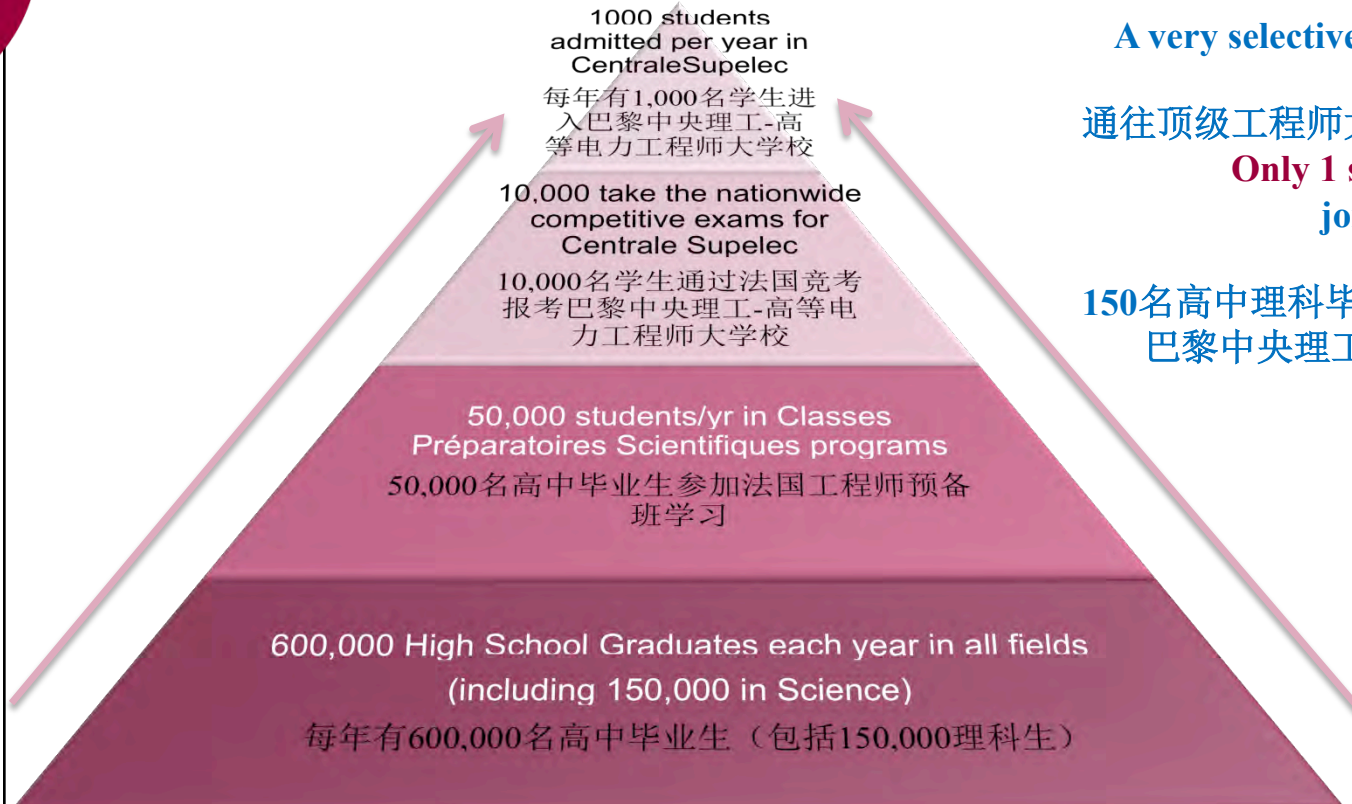

CENTRALESUPELEC : A SELECTIVE PATH TO ENGINEERING

巴黎中央理工-高等电力工程师大学校：筛选严格的工程师学校

A very selective process to get to the Top ranked 'Grande Ecole':
通往顶级工程师大学注定是一条艰难的路
Only 1 science student out of 150
joins CentraleSupélec after
High School graduation !
150名高中理科毕业生中仅有1名能够进入
巴黎中央理工-高等电力工程师大学校。