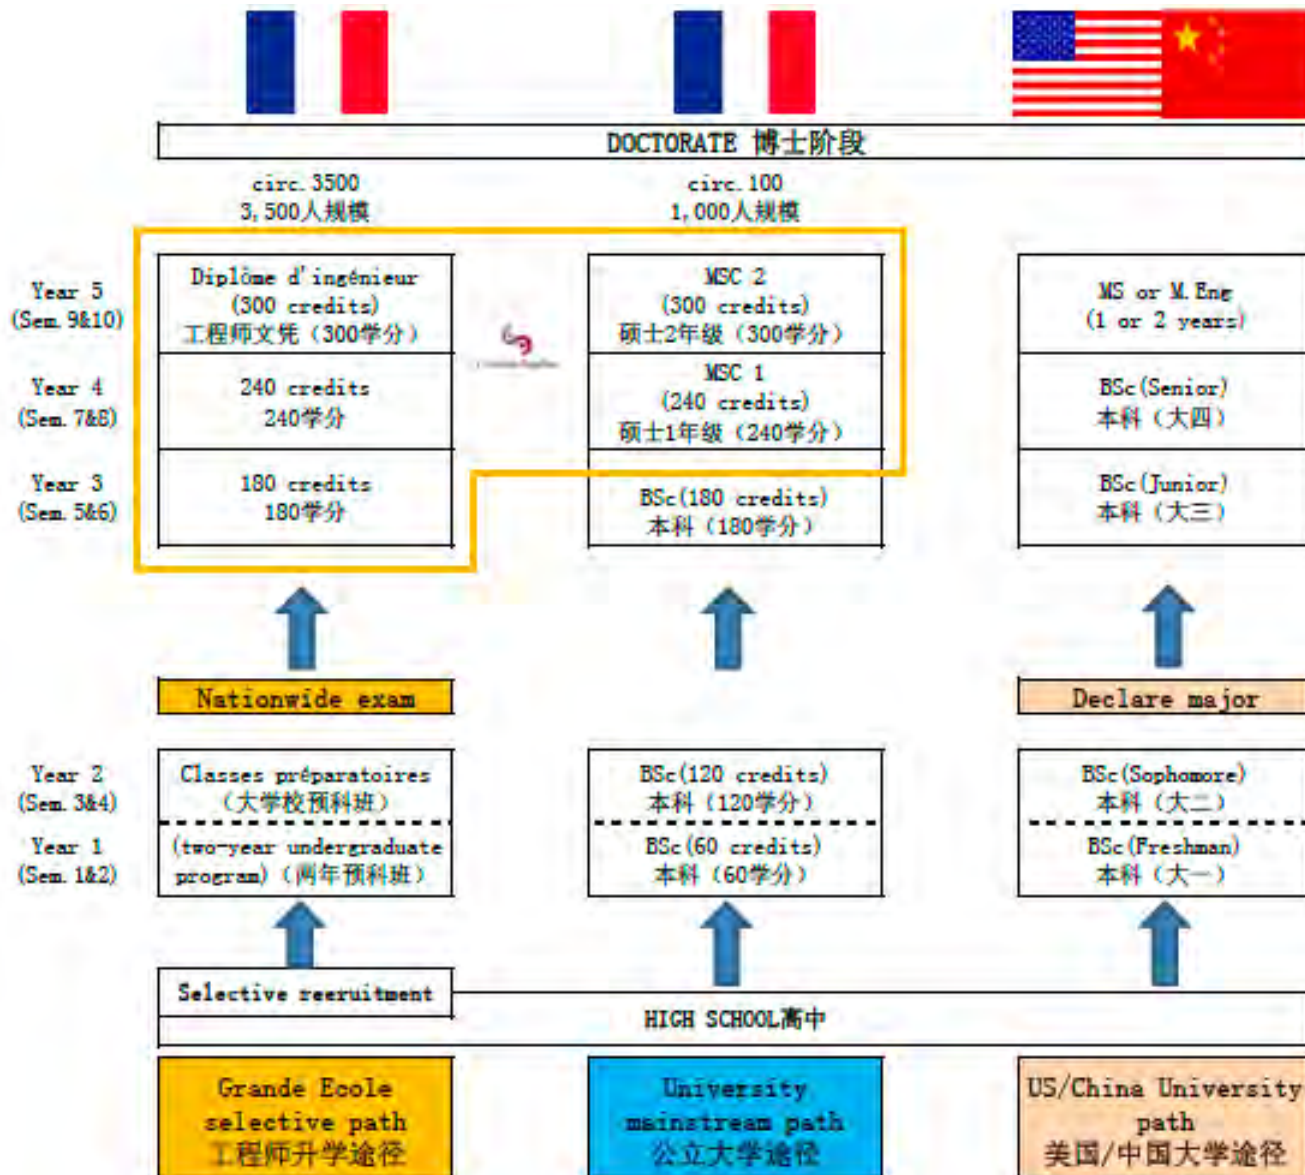

FRENCH HIGHER EDUCATION SYSTEM VS CHINA

中法高等教育体系对比